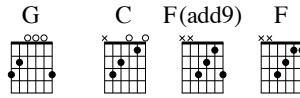

Norwood

Lyrics by Kevin Kammeraad and You!

Music by Papa Ron Oberbeck

Track #17

Musical score for 'Norwood' in G major, 4/4 time. The score consists of six staves of music. The first staff contains the main melody with lyrics: 'I thought and thought and thought of what this poem should be. I'. The second staff continues the melody with lyrics: 'wrote down my i - de - as but none seemed right to me. (Doo doo doo-doo,'. The third staff features a vocal line with 'Doo doo-doo-doo doo doo doo doo doo-doo,'. The fourth staff continues the vocal line with 'Doo doo doo doo-doo,'. The fifth staff continues with 'doo doo-doo doo doo doo'. The sixth staff concludes with 'Doo doo - doo doo, doo doo-doo doo doo-doo doo doo.' Chord diagrams are placed above the notes they apply to.