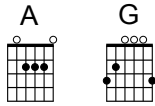

Grouchy

Lyrics by
Kevin Kammeraad

Music by
R. Hipp

Track #45

4

The musical notation is written on a single staff in treble clef with a key signature of two sharps (F# and C#) and a common time signature (C). The melody consists of quarter notes and rests. Above the staff, guitar chords are indicated: A, G, A, G, A, G. The lyrics are: "I hang up - side down to lose my grouch - y frown!". A repeat sign is placed after the first two notes (A and G), with the instruction "4 times" below it.

A G A G A G

I hang up - side

down to lose my grouch - y frown!

Text © 1999 Kevin Kammeraad
Music © 2000 R. Hipp