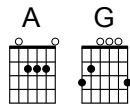

Grouchy

Lyrics by
Kevin Kammeraad

Music by
R. Hipp
Arranged for piano by
Charles Hutchins

Track #45

The musical score is written for piano and voice. It consists of three systems of music. Each system has a vocal line and a piano accompaniment. The key signature is A major (three sharps) and the time signature is common time (C). The piano accompaniment features a steady eighth-note bass line in the left hand and a more melodic line in the right hand. The lyrics are: "I hang up - side down to lose my grouch - y frown!". Chord symbols (A and G) are placed above the vocal line to indicate the harmony. Measure numbers 4, 7, and 7 are marked at the beginning of the systems.