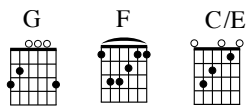

# If Everyone Was Just Like Me

Lyrics by  
Kevin Kammeraad

Track # 57

Music by  
Papa Ron Oberbeck

Swung

The musical score is written in treble clef with a common time signature (C). It features a 'Swung' feel. The melody is accompanied by guitar chords: G, F, and C/E. The lyrics are: 'If ev-ery-one was just like me, If ev-ery one was just like me... If ev-ery one was just like me, To trans-plant a bro-ken liv-er I could not do for you. - - - to fix a bro-ken car I could - n't do that too. To be a pol-i-ti-cian, I'd nev-er want to do. If I said I want to be a law-yer that's no-where close to true. If ev-ery-one (if ev-ery-one) was just like me, if ev-ery one was just like me... If'. The score includes measure numbers 4, 7, 10, 13, 16, 19, 22, 25, and 28. A double bar line with repeat dots is used at measure 10. A section symbol (S) is placed above measure 25.

♩ To Coda

31 ev - ery - one (if ev - ery - one) was just like me, if ev - ery - one was just

34 like me. *G Glass solo:* F C/E

38 G F C/E

42 G F C/E

46 G But I'm thank - ful ev - ery - one else is not the same as me