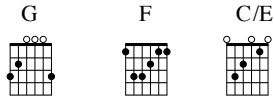

If Everyone Was Just Like Me

Lyrics by
Kevin Kammeraad

Music by
Papa Ron Oberbeck
Arranged for piano by J. Anthony Allen
and Charles Hutchins

Swung

Piano

G

If ev - ery - one was just like me,

4

F C/E G

If ev - ery one was just like me... If ev - ery one was just like me,

8

F C/E G

If ev - ery one was just like me. To trans - plant a

12

F C/E G

bro - ken liv - er I could not do for you. - - - - - to fix a

Pno.

The piano accompaniment consists of four systems, each with a grand staff (treble and bass clefs). The first system includes a 'Swung' tempo marking. The second system has a measure rest in the first measure. The third system features a long note in the bass clef of the second measure. The fourth system has a measure rest in the first measure. Chord diagrams for G, F, and C/E are placed above the first staff of each system.